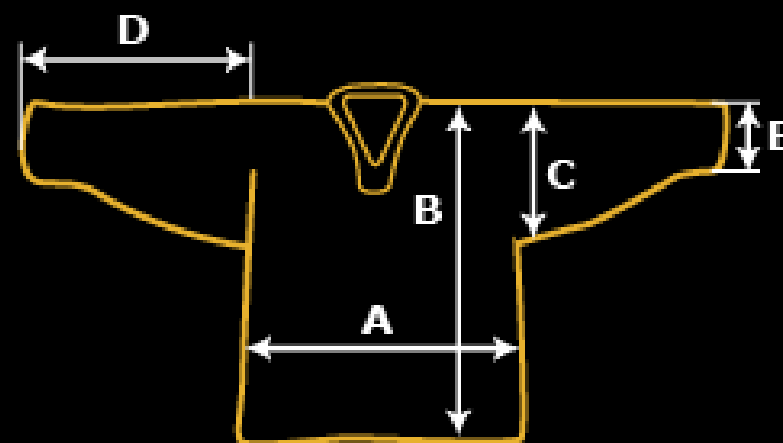

## HOCKEY JERSEYS

All sizing has +/- 1 cm tolerance.  
In all sizes is available goalie cut.

	<b>110 JUNIOR S</b>	<b>120 JUNIOR M</b>	<b>130 JUNIOR L</b>	<b>140 JUNIOR XL</b>	<b>150 SENIOR S</b>	<b>160 SENIOR M</b>	<b>170 SENIOR L</b>	<b>180 SENIOR XL</b>	<b>190 SENIOR XXL</b>
A	43 cm 17.2"	48 cm 19.2"	53 cm 21.2"	58 cm 23.2"	60 cm 24"	63 cm 25.2"	65 cm 26"	70 cm 28"	76 cm 30.4"
B	62 cm 24.8"	64 cm 25.6"	66 cm 26.4"	68 cm 27.2"	74 cm 29.6"	78 cm 31.2"	80 cm 32"	84 cm 33.6"	89 cm 35.6"
C	28 cm 11.2"	30 cm 12"	30 cm 12"	30 cm 12"	34 cm 13.6"	34 cm 13.6"	38 cm 15.2"	38 cm 15.2"	38 cm 15.2"
D	40 cm 16"	42 cm 16.8"	42 cm 16.8"	42 cm 16.8"	42 cm 16.8"	42 cm 16.8"	47 cm 18.8"	47 cm 18.8"	47 cm 18.8"
E	15 cm 6"	16 cm 6.4"	16 cm 6.4"	16 cm 6.4"	17 cm 6.8"	17 cm 6.8"	20 cm 8"	20 cm 8"	20 cm 8"